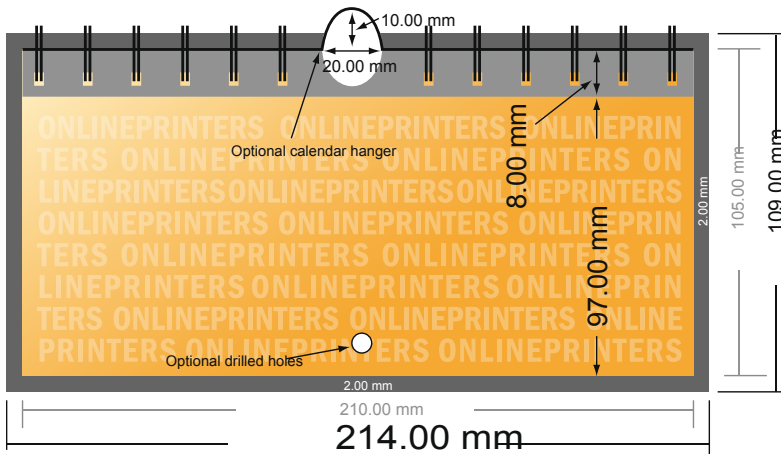

## Wire-o Wall Calendars

DL • Landscape

- **Data format**  
(incl. 2.00 mm bleed):  
21.40 x 10.90 cm
- **Trimmed size:**  
21.00 x 10.50 cm
- **Front side and reverse side dimensions are identical.**
- **Safety margin**  
Maintaining 4 mm space between the text/information and the edge of the trimmed format prevents undesirable cuts.

### Please note:

- Allow for trim allowance and safety margin according to instructions.
- Arrange background graphics, images or graphics up to the edge of the data format.
- Tolerances may occur during production due to cutting, punching and folding processes.
- This sketch is not drawn to scale.
- Printing data: Instructions and templates can be found under the menu item "Printing data" at [www.onlineprinters.com](http://www.onlineprinters.com).