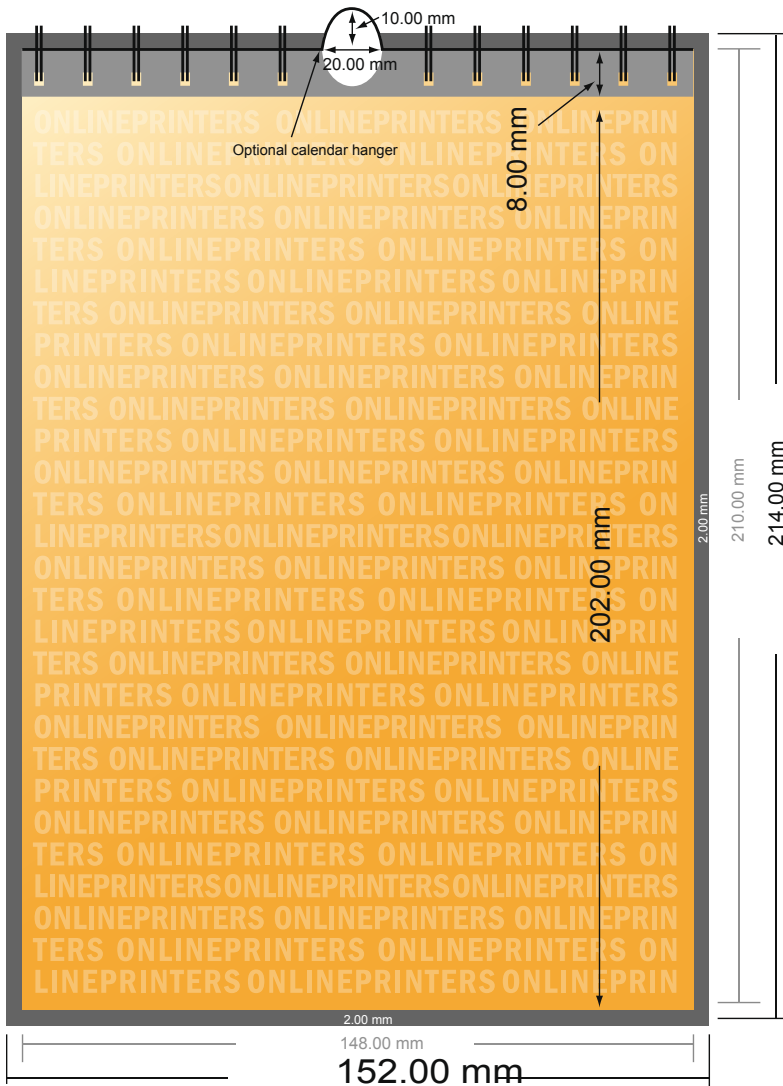

Wire-o Wall Calendars

A5 • Portrait

- Data format (incl. 2.00 mm bleed): 15.20 x 21.40 cm
- Trimmed size: 14.80 x 21.00 cm
- **Safety margin**
Maintaining 4 mm space between the text/information and the edge of the trimmed format prevents undesirable cuts.

Please note:

- Allow for trim allowance and safety margin according to instructions.
- Arrange background graphics, images or graphics up to the edge of the data format.
- Tolerances may occur during production due to cutting, punching and folding processes.
- This sketch is not drawn to scale.
- Printing data: Instructions and templates can be found under the menu item "Printing data" at www.onlineprinters.com.