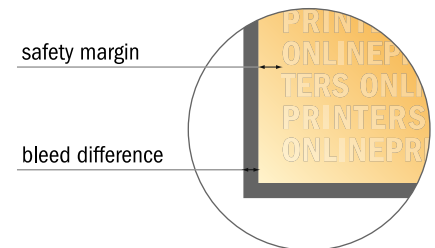

Wire-o Wall Calendars

A5 • Portrait

- Data format (incl. 2.00 mm bleed): 15.20 x 21.40 cm
- Trimmed size: 14.80 x 21.00 cm
- Front side and reverse side dimensions are identical.
- **Safety margin**
Maintaining 4 mm space between the text/information and the edge of the trimmed format prevents undesirable cuts.

Please note:

- Allow for trim allowance and safety margin according to instructions.
- Arrange background graphics, images or graphics up to the edge of the data format.
- Tolerances may occur during production due to cutting, punching and folding processes.
- This sketch is not drawn to scale.
- Printing data: Instructions and templates can be found under the menu item "Printing data" at www.onlineprinters.com.