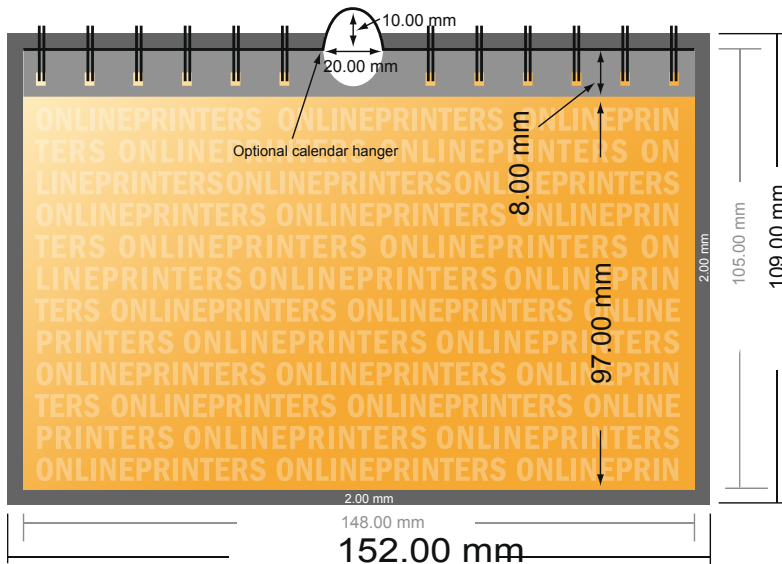

Wire-o Wall Calendars

A6 • Landscape

- Data format (incl. 2.00 mm bleed): 15.20 x 10.90 cm

- Trimmed size: 14.80 x 10.50 cm

- **Safety margin**
Maintaining 4 mm space between the text/information and the edge of the trimmed format prevents undesirable cuts.

Please note:

- Allow for trim allowance and safety margin according to instructions.
- Arrange background graphics, images or graphics up to the edge of the data format.
- Tolerances may occur during production due to cutting, punching and folding processes.
- This sketch is not drawn to scale.
- Printing data: Instructions and templates can be found under the menu item "Printing data" at www.onlineprinters.com.