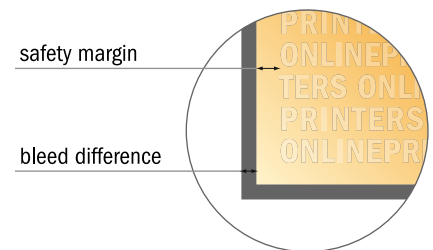

Wire-o Wall Calendars

A6 • Landscape

- Data format (incl. 2.00 mm bleed): 15.20 x 10.90 cm

- Trimmed size: 14.80 x 10.50 cm

- **Safety margin**
Maintaining 4 mm space between the text/information and the edge of the trimmed format prevents undesirable cuts.

Please note:

- Allow for trim allowance and safety margin according to instructions.
- Arrange background graphics, images or graphics up to the edge of the data format.
- Tolerances may occur during production due to cutting, punching and folding processes.
- This sketch is not drawn to scale.
- Printing data: Instructions and templates can be found under the menu item "Printing data" at www.onlineprinters.com.