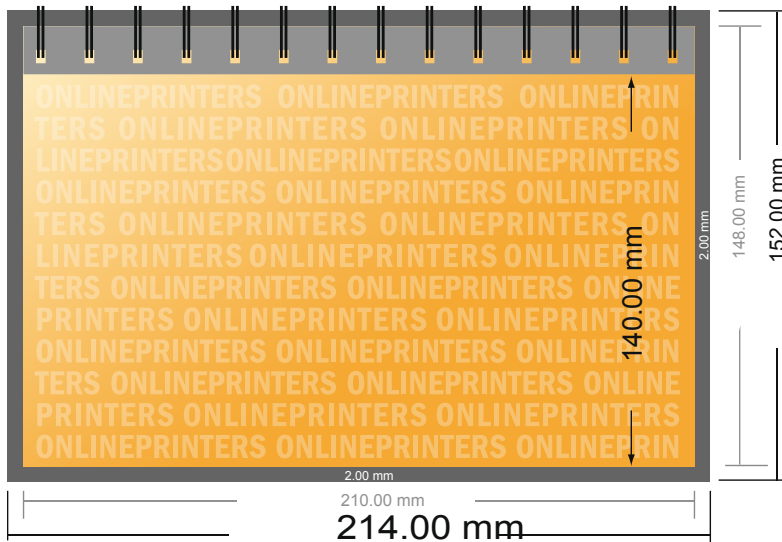

## Multi-page Desktop Calendars

A5 • Landscape

- Data format (incl. 2.00 mm bleed): 21.40 x 15.20 cm
- Trimmed size: 21.00 x 14.80 cm
- **Safety margin**  
Maintaining 4 mm space between the text/information and the edge of the trimmed format prevents undesirable cuts.

### Please note:

- Allow for trim allowance and safety margin according to instructions.
- Arrange background graphics, images or graphics up to the edge of the data format.
- Tolerances may occur during production due to cutting, punching and folding processes.
- This sketch is not drawn to scale.
- Printing data: Instructions and templates can be found under the menu item "Printing data" at [www.onlineprinters.com](http://www.onlineprinters.com).