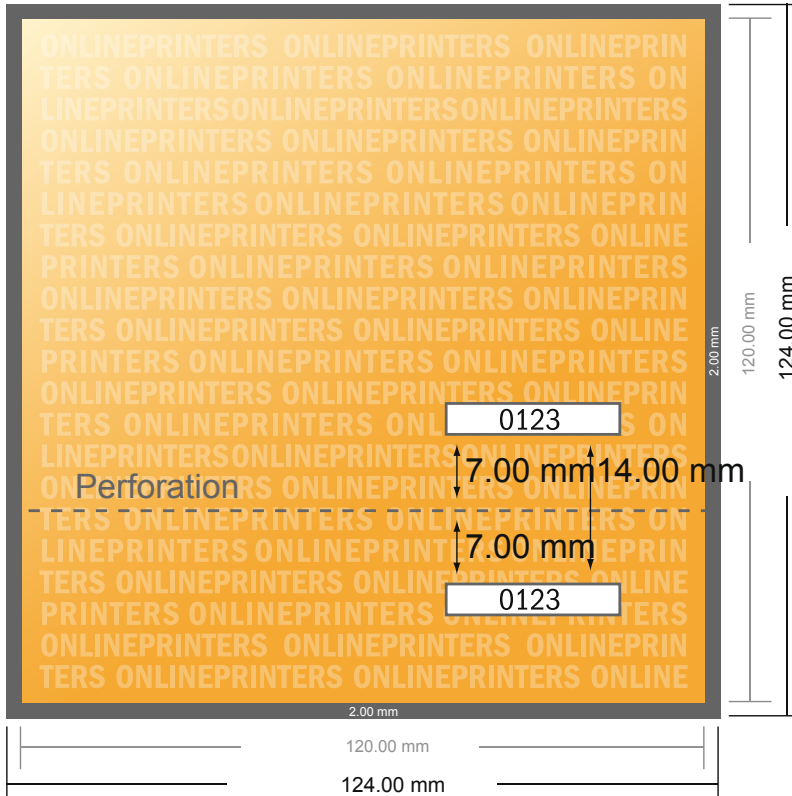

## Event Tickets

CD-Format

- Data format (incl. 2.00 mm bleed): 12.40 x 12.40 cm
- Trimmed size: 12.00 x 12.00 cm
- **Safety margin**  
Maintaining 4 mm space between the text/information and the edge of the trimmed format prevents undesirable cuts.

### Please note:

- Allow for trim allowance and safety margin according to instructions.
- Arrange background graphics, images or graphics up to the edge of the data format.
- Tolerances may occur during production due to cutting, punching and folding processes.
- This sketch is not drawn to scale.
- Printing data: Instructions and templates can be found under the menu item "Printing data" at [www.onlineprinters.com](http://www.onlineprinters.com).