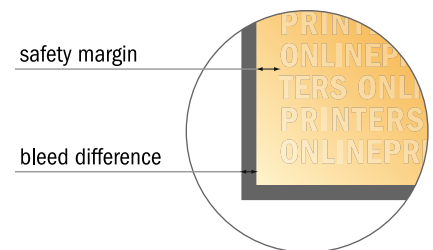

## Ring Binders combined mechanism

A4 • 25 mm capacity - 4 binders

- Data format  
(incl. 16.00 mm bleed):  
61.20 x 34.70 cm
- Trimmed size (open):  
58.00 x 31.50 cm
- Trimmed size (closed):  
29.00 x 31.50 x 3.40 cm

- **Safety margin**  
Maintaining 4 mm space between the text/information and the edge of the trimmed format prevents undesirable cuts.

### Please note:

- Allow for trim allowance and safety margin according to instructions.
- Arrange background graphics, images or graphics up to the edge of the data format.
- Tolerances may occur during production due to cutting, punching and folding processes.
- This sketch is not drawn to scale.
- Printing data: Instructions and templates can be found under the menu item "Printing data" at [www.onlineprinters.com](http://www.onlineprinters.com).