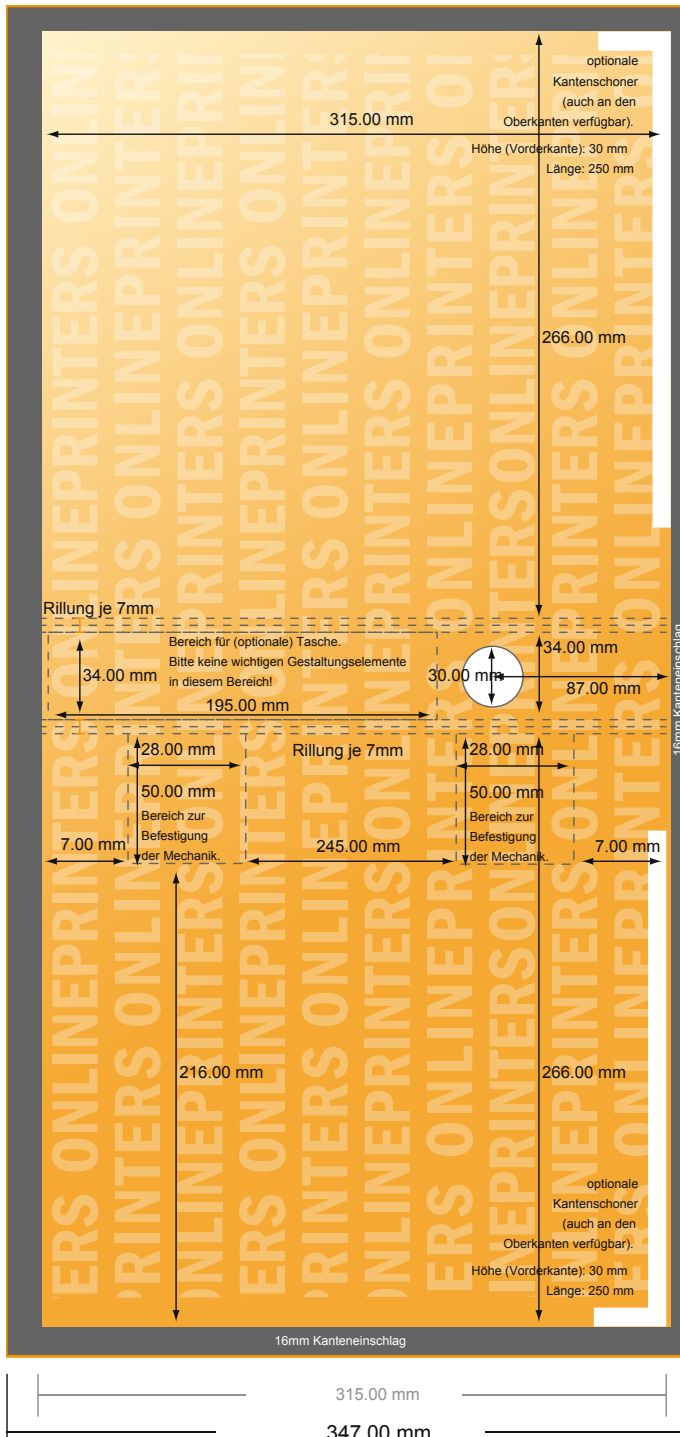

## Ring Binders combined mechanism

A4 • 25 mm capacity - 4 binders

- Data format  
(incl. 16.00 mm bleed):  
61.20 x 34.70 cm
- Trimmed size (open):  
58.00 x 31.50 cm
- Trimmed size (closed):  
29.00 x 31.50 x 3.40 cm

- **Safety margin**  
Maintaining 4 mm space between the text/information and the edge of the trimmed format prevents undesirable cuts.

### Please note:

- Allow for trim allowance and safety margin according to instructions.
- Arrange background graphics, images or graphics up to the edge of the data format.
- Tolerances may occur during production due to cutting, punching and folding processes.
- This sketch is not drawn to scale.
- Printing data: Instructions and templates can be found under the menu item "Printing data" at [www.onlineprinters.com](http://www.onlineprinters.com).