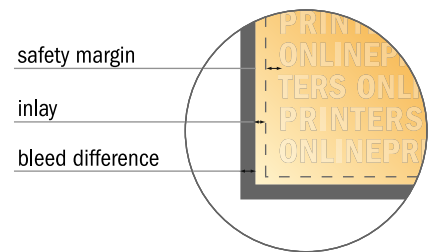

Fabric Posters, print incl. aluminium profiles

DIN-A1 • Portrait

- Data format (incl. 5.00 mm inlay): 60.40 x 85.00 cm
- Trimmed size: 59.40 x 84.00 cm
- **Safety margin**
Maintaining 4 mm space between the text/information and the edge of the trimmed format prevents undesirable cuts.

Please note:

- Allow for trim allowance and safety margin according to instructions.
- Arrange background graphics, images or graphics up to the edge of the data format.
- Tolerances may occur during production due to cutting, punching and folding processes.
- This sketch is not drawn to scale.
- Printing data: Instructions and templates can be found under the menu item "Printing data" at www.onlineprinters.com.