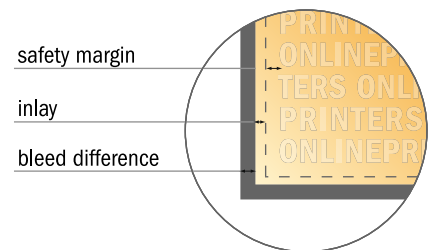

Fabric Posters, print only

DIN-A1 Half • Portrait

- Data format (incl. 5.00 mm inlay): 30.70 x 85.10 cm

- Trimmed size: 29.70 x 84.10 cm

- **Safety margin**
Maintaining 4 mm space between the text/information and the edge of the trimmed format prevents undesirable cuts.

Please note:

- Allow for trim allowance and safety margin according to instructions.
- Arrange background graphics, images or graphics up to the edge of the data format.
- Tolerances may occur during production due to cutting, punching and folding processes.
- This sketch is not drawn to scale.
- Printing data: Instructions and templates can be found under the menu item "Printing data" at www.onlineprinters.com.