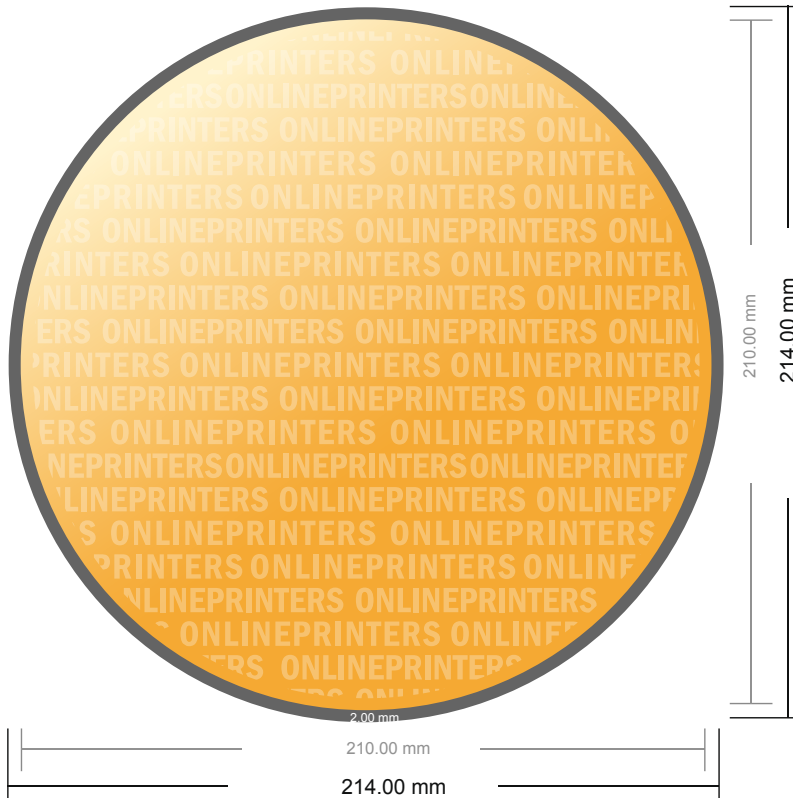

Flyers & Leaflets

round, 21.0 cm diameter

- Data format (incl. 2.00 mm bleed): 21.40 x 21.40 cm
- Trimmed size: 21.00 x 21.00 cm
- Front side and reverse side dimensions are identical.
- **Safety margin**
Maintaining 4 mm space between the text/information and the edge of the trimmed format prevents undesirable cuts.

Please note:

- Allow for trim allowance and safety margin according to instructions.
- Arrange background graphics, images or graphics up to the edge of the data format.
- Tolerances may occur during production due to cutting, punching and folding processes.
- This sketch is not drawn to scale.
- Printing data: Instructions and templates can be found under the menu item "Printing data" at www.onlineprinters.com.