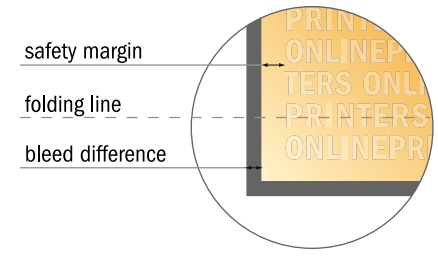

## Folded Leaflets UV-coated Portrait

DL • Accordion fold • 6 pages

- Data format (incl. 2.00 mm bleed): 30.10 x 21.40 cm
- Trimmed size (open): 29.70 x 21.00 cm
- Trimmed size (closed): 9.90 x 21.00 cm

▪ **Safety margin**  
 Maintaining 4 mm space between the text/information and the edge of the trimmed format prevents undesirable cuts.

**Please note:**

- Allow for trim allowance and safety margin according to instructions.
- Arrange background graphics, images or graphics up to the edge of the data format.
- Tolerances may occur during production due to cutting, punching and folding processes.
- This sketch is not drawn to scale.
- Printing data: Instructions and templates can be found under the menu item "Printing data" at [www.onlineprinters.com](http://www.onlineprinters.com).