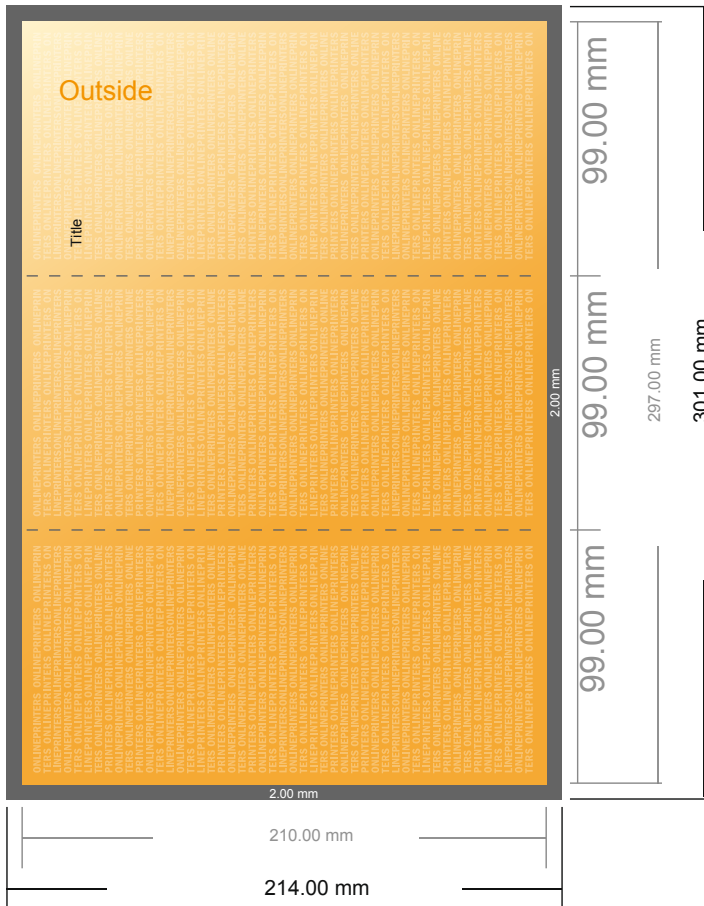

## Folded Leaflets UV-coated Portrait

DL • Accordion fold • 6 pages

- Data format (incl. 2.00 mm bleed): 30.10 x 21.40 cm
- Trimmed size (open): 29.70 x 21.00 cm
- Trimmed size (closed): 9.90 x 21.00 cm

▪ **Safety margin**  
 Maintaining 4 mm space between the text/information and the edge of the trimmed format prevents undesirable cuts.

**Please note:**

- Allow for trim allowance and safety margin according to instructions.
- Arrange background graphics, images or graphics up to the edge of the data format.
- Tolerances may occur during production due to cutting, punching and folding processes.
- This sketch is not drawn to scale.
- Printing data: Instructions and templates can be found under the menu item "Printing data" at [www.onlineprinters.com](http://www.onlineprinters.com).