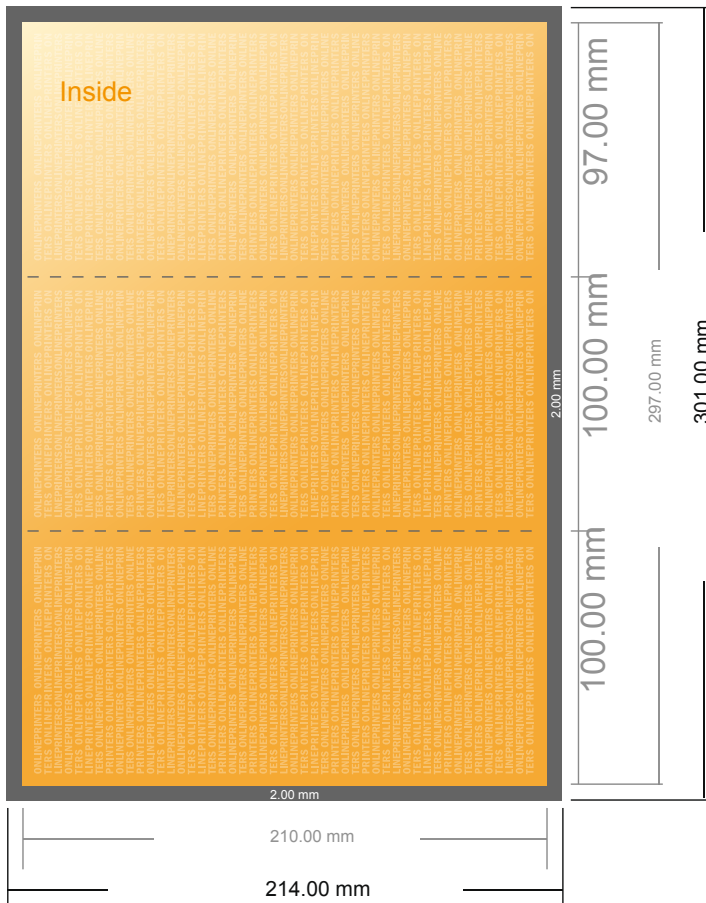

Folded Leaflets UV-coated Portrait

DL • Letter fold • 6 pages

- Data format (incl. 2.00 mm bleed): 30.10 x 21.40 cm
- Trimmed size (open): 29.70 x 21.00 cm
- Trimmed size (closed): 10.00 x 21.00 cm

▪ **Safety margin**
 Maintaining 4 mm space between the text/information and the edge of the trimmed format prevents undesirable cuts.

Please note:

- Allow for trim allowance and safety margin according to instructions.
- Arrange background graphics, images or graphics up to the edge of the data format.
- Tolerances may occur during production due to cutting, punching and folding processes.
- This sketch is not drawn to scale.
- Printing data: Instructions and templates can be found under the menu item "Printing data" at www.onlineprinters.com.