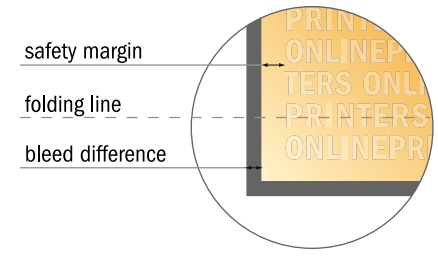

Folded Leaflets UV-coated Portrait

DL • Letter fold • 6 pages

- Data format (incl. 2.00 mm bleed): 30.10 x 21.40 cm
- Trimmed size (open): 29.70 x 21.00 cm
- Trimmed size (closed): 10.00 x 21.00 cm

▪ **Safety margin**
 Maintaining 4 mm space between the text/information and the edge of the trimmed format prevents undesirable cuts.

Please note:

- Allow for trim allowance and safety margin according to instructions.
- Arrange background graphics, images or graphics up to the edge of the data format.
- Tolerances may occur during production due to cutting, punching and folding processes.
- This sketch is not drawn to scale.
- Printing data: Instructions and templates can be found under the menu item "Printing data" at www.onlineprinters.com.