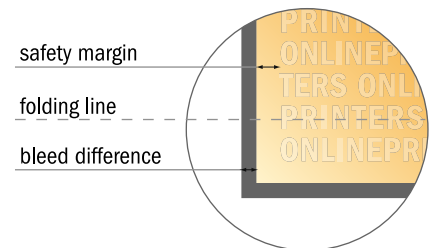

Folded Leaflets UV-coated Portrait

DL • Letter fold • 6 pages

- Data format (incl. 2.00 mm bleed): 30.10 x 21.40 cm
- Trimmed size (open): 29.70 x 21.00 cm
- Trimmed size (closed): 10.00 x 21.00 cm

▪ **Safety margin**
 Maintaining 4 mm space between the text/information and the edge of the trimmed format prevents undesirable cuts.

Please note:

- Allow for trim allowance and safety margin according to instructions.
- Arrange background graphics, images or graphics up to the edge of the data format.
- Tolerances may occur during production due to cutting, punching and folding processes.
- This sketch is not drawn to scale.
- Printing data: Instructions and templates can be found under the menu item "Printing data" at www.onlineprinters.com.