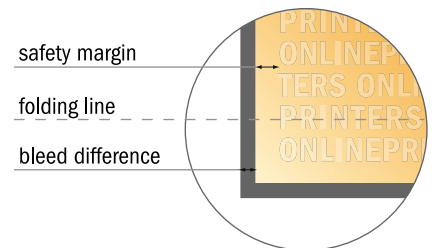

Folded Leaflets UV-coated Portrait

A4 • Accordion fold • 6 pages

- Data format
(incl. 2.00 mm bleed):
63.40 x 30.10 cm
- Trimmed size (open):
63.00 x 29.70 cm
- Trimmed size (closed):
21.00 x 29.70 cm

- **Safety margin**
Maintaining 4 mm space between the text/information and the edge of the trimmed format prevents undesirable cuts.

Please note:

- Allow for trim allowance and safety margin according to instructions.
- Arrange background graphics, images or graphics up to the edge of the data format.
- Tolerances may occur during production due to cutting, punching and folding processes.
- This sketch is not drawn to scale.
- Printing data: Instructions and templates can be found under the menu item "Printing data" at www.onlineprinters.com.