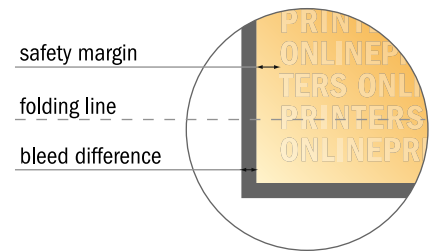

Folded Leaflets UV-coated Portrait

A4 • Accordion fold • 6 pages

- Data format
(incl. 2.00 mm bleed):
63.40 x 30.10 cm
- Trimmed size (open):
63.00 x 29.70 cm
- Trimmed size (closed):
21.00 x 29.70 cm

- **Safety margin**
Maintaining 4 mm space between the text/information and the edge of the trimmed format prevents undesirable cuts.

Please note:

- Allow for trim allowance and safety margin according to instructions.
- Arrange background graphics, images or graphics up to the edge of the data format.
- Tolerances may occur during production due to cutting, punching and folding processes.
- This sketch is not drawn to scale.
- Printing data: Instructions and templates can be found under the menu item "Printing data" at www.onlineprinters.com.