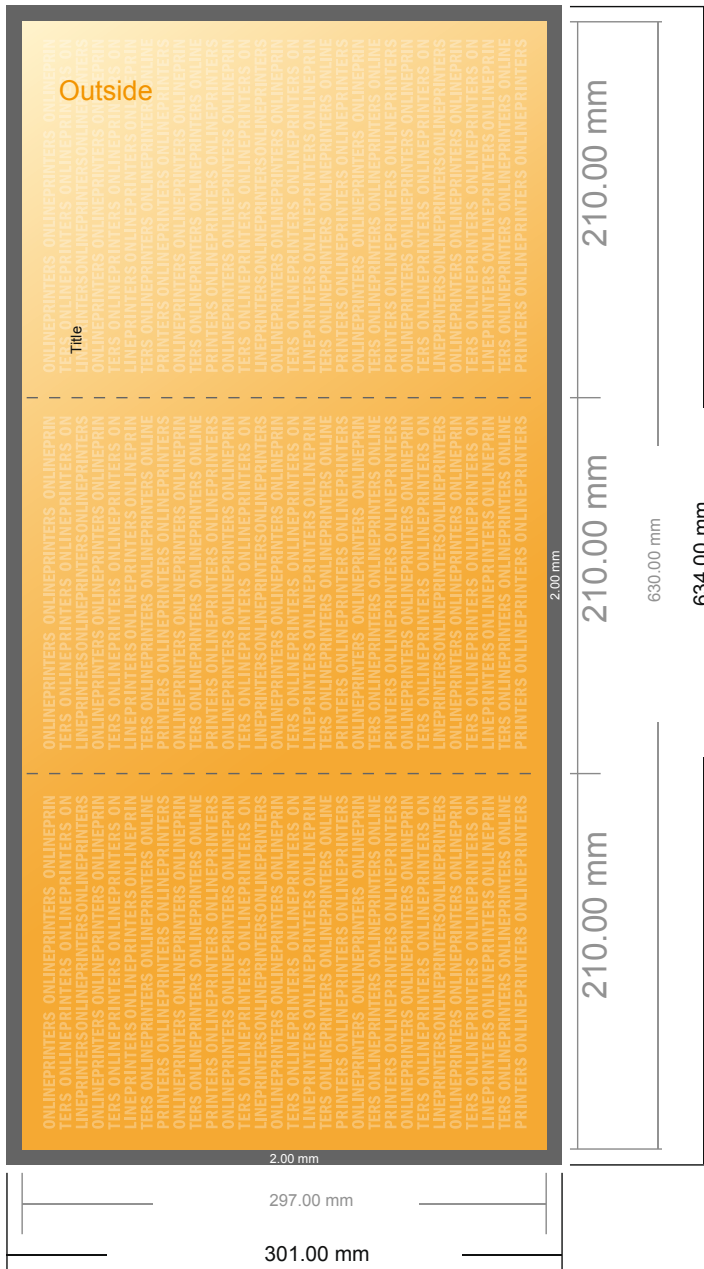

Folded Leaflets UV-coated Portrait

A4 • Accordion fold • 6 pages

- Data format
(incl. 2.00 mm bleed):
63.40 x 30.10 cm
- Trimmed size (open):
63.00 x 29.70 cm
- Trimmed size (closed):
21.00 x 29.70 cm

- **Safety margin**
Maintaining 4 mm space between the text/information and the edge of the trimmed format prevents undesirable cuts.

Please note:

- Allow for trim allowance and safety margin according to instructions.
- Arrange background graphics, images or graphics up to the edge of the data format.
- Tolerances may occur during production due to cutting, punching and folding processes.
- This sketch is not drawn to scale.
- Printing data: Instructions and templates can be found under the menu item "Printing data" at www.onlineprinters.com.