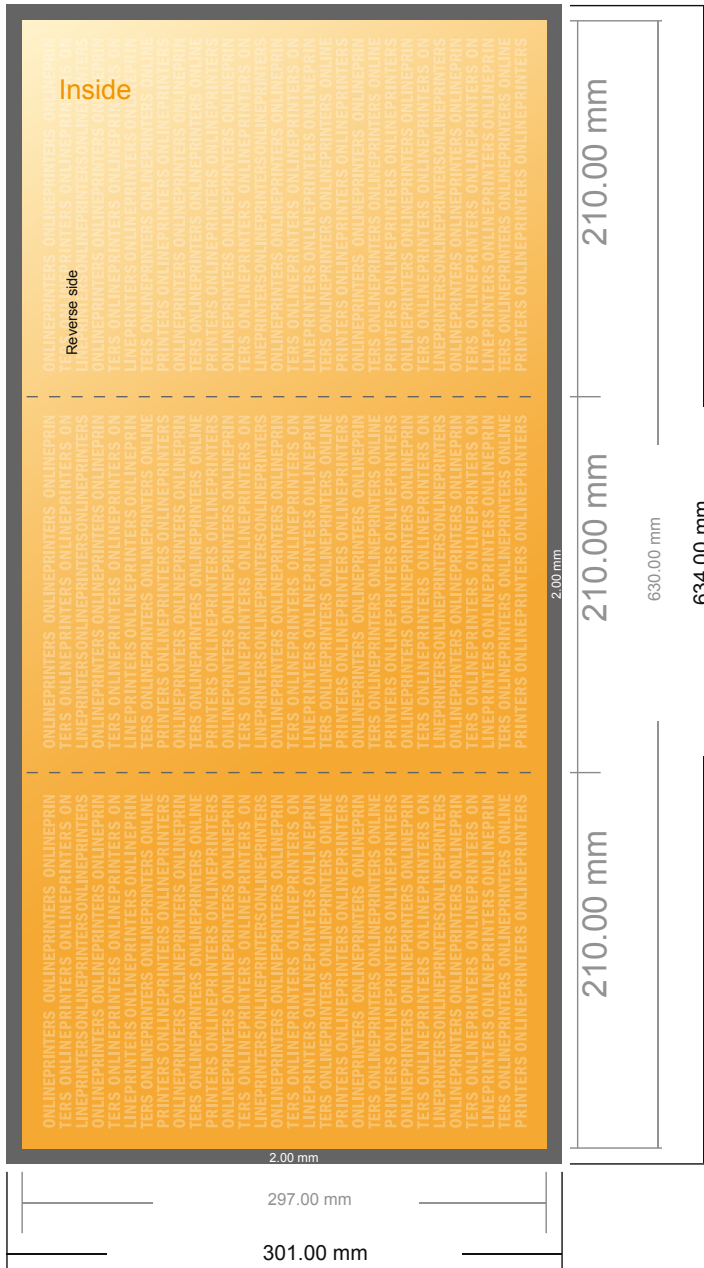

Folded Leaflets UV-coated Portrait

A4 • Accordion fold • 6 pages

- Data format
(incl. 2.00 mm bleed):
63.40 x 30.10 cm
- Trimmed size (open):
63.00 x 29.70 cm
- Trimmed size (closed):
21.00 x 29.70 cm

- **Safety margin**
Maintaining 4 mm space between the text/information and the edge of the trimmed format prevents undesirable cuts.

Please note:

- Allow for trim allowance and safety margin according to instructions.
- Arrange background graphics, images or graphics up to the edge of the data format.
- Tolerances may occur during production due to cutting, punching and folding processes.
- This sketch is not drawn to scale.
- Printing data: Instructions and templates can be found under the menu item "Printing data" at www.onlineprinters.com.