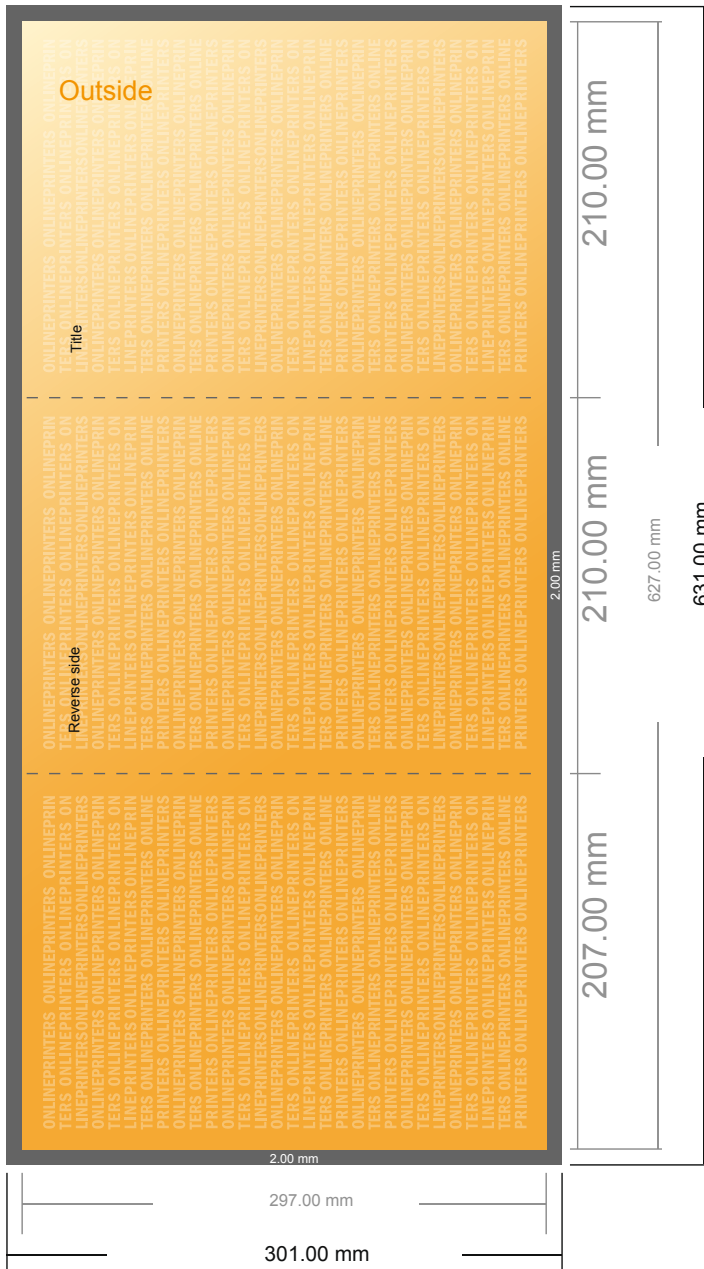

Folded Leaflets UV-coated Portrait

A4 • Letter fold • 6 pages

- Data format (incl. 2.00 mm bleed): 63.10 x 30.10 cm
- Trimmed size (open): 62.70 x 29.70 cm
- Trimmed size (closed): 21.00 x 29.70 cm

■ **Safety margin**
 Maintaining 4 mm space between the text/information and the edge of the trimmed format prevents undesirable cuts.

Please note:

- Allow for trim allowance and safety margin according to instructions.
- Arrange background graphics, images or graphics up to the edge of the data format.
- Tolerances may occur during production due to cutting, punching and folding processes.
- This sketch is not drawn to scale.
- Printing data: Instructions and templates can be found under the menu item "Printing data" at www.onlineprinters.com.

Folded Leaflets UV-coated Portrait

A4 • Letter fold • 6 pages

- Data format (incl. 2.00 mm bleed): 63.10 x 30.10 cm
- Trimmed size (open): 62.70 x 29.70 cm
- Trimmed size (closed): 21.00 x 29.70 cm

▪ **Safety margin**
Maintaining 4 mm space between the text/information and the edge of the trimmed format prevents undesirable cuts.