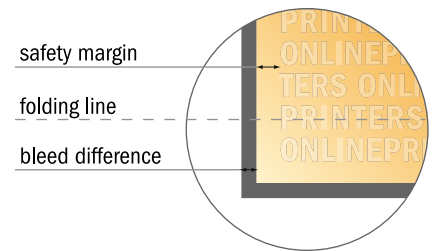

Folded Leaflets UV-coated Portrait

A4 • Letter fold • 6 pages

- Data format (incl. 2.00 mm bleed): 63.10 x 30.10 cm
- Trimmed size (open): 62.70 x 29.70 cm
- Trimmed size (closed): 21.00 x 29.70 cm

■ **Safety margin**
 Maintaining 4 mm space between the text/information and the edge of the trimmed format prevents undesirable cuts.

Please note:

- Allow for trim allowance and safety margin according to instructions.
- Arrange background graphics, images or graphics up to the edge of the data format.
- Tolerances may occur during production due to cutting, punching and folding processes.
- This sketch is not drawn to scale.
- Printing data: Instructions and templates can be found under the menu item "Printing data" at www.onlineprinters.com.

Folded Leaflets UV-coated Portrait

A4 • Letter fold • 6 pages

- Data format (incl. 2.00 mm bleed): 63.10 x 30.10 cm
- Trimmed size (open): 62.70 x 29.70 cm
- Trimmed size (closed): 21.00 x 29.70 cm

▪ **Safety margin**
Maintaining 4 mm space between the text/information and the edge of the trimmed format prevents undesirable cuts.