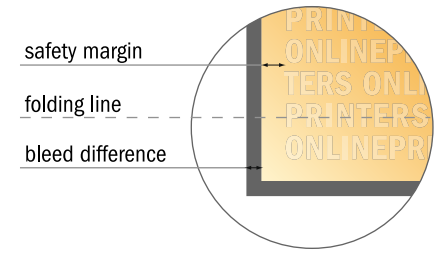

Folded Leaflets UV-coated Portrait

A4 • Letter fold • 6 pages

- Data format (incl. 2.00 mm bleed): 63.10 x 30.10 cm
- Trimmed size (open): 62.70 x 29.70 cm
- Trimmed size (closed): 21.00 x 29.70 cm

■ **Safety margin**
 Maintaining 4 mm space between the text/information and the edge of the trimmed format prevents undesirable cuts.

Please note:

- Allow for trim allowance and safety margin according to instructions.
- Arrange background graphics, images or graphics up to the edge of the data format.
- Tolerances may occur during production due to cutting, punching and folding processes.
- This sketch is not drawn to scale.
- Printing data: Instructions and templates can be found under the menu item "Printing data" at www.onlineprinters.com.

Folded Leaflets UV-coated Portrait

A4 • Letter fold • 6 pages

- Data format (incl. 2.00 mm bleed): 63.10 x 30.10 cm
- Trimmed size (open): 62.70 x 29.70 cm
- Trimmed size (closed): 21.00 x 29.70 cm

▪ **Safety margin**
Maintaining 4 mm space between the text/information and the edge of the trimmed format prevents undesirable cuts.