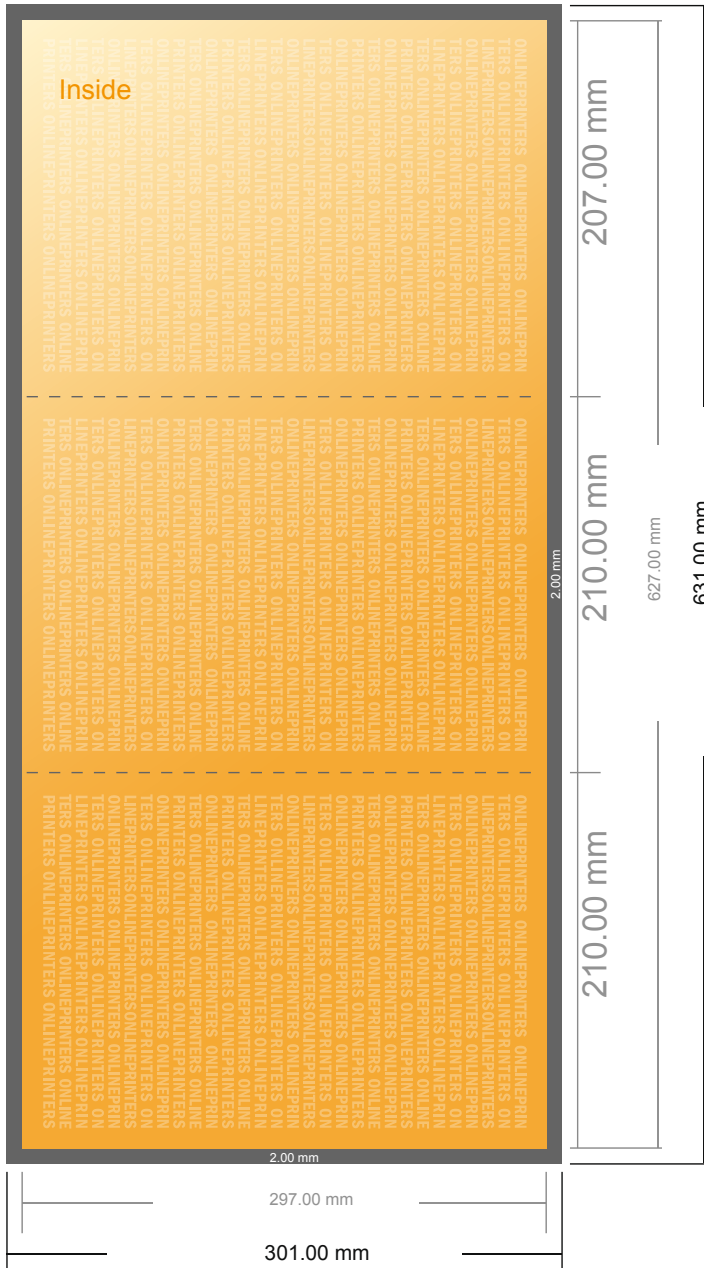

Folded Leaflets UV-coated Portrait

A4 • Letter fold • 6 pages

- Data format (incl. 2.00 mm bleed): 63.10 x 30.10 cm
- Trimmed size (open): 62.70 x 29.70 cm
- Trimmed size (closed): 21.00 x 29.70 cm

■ **Safety margin**
 Maintaining 4 mm space between the text/information and the edge of the trimmed format prevents undesirable cuts.

Please note:

- Allow for trim allowance and safety margin according to instructions.
- Arrange background graphics, images or graphics up to the edge of the data format.
- Tolerances may occur during production due to cutting, punching and folding processes.
- This sketch is not drawn to scale.
- Printing data: Instructions and templates can be found under the menu item "Printing data" at www.onlineprinters.com.

Folded Leaflets UV-coated Portrait

A4 • Letter fold • 6 pages

- Data format (incl. 2.00 mm bleed): 63.10 x 30.10 cm
- Trimmed size (open): 62.70 x 29.70 cm
- Trimmed size (closed): 21.00 x 29.70 cm

▪ **Safety margin**
Maintaining 4 mm space between the text/information and the edge of the trimmed format prevents undesirable cuts.